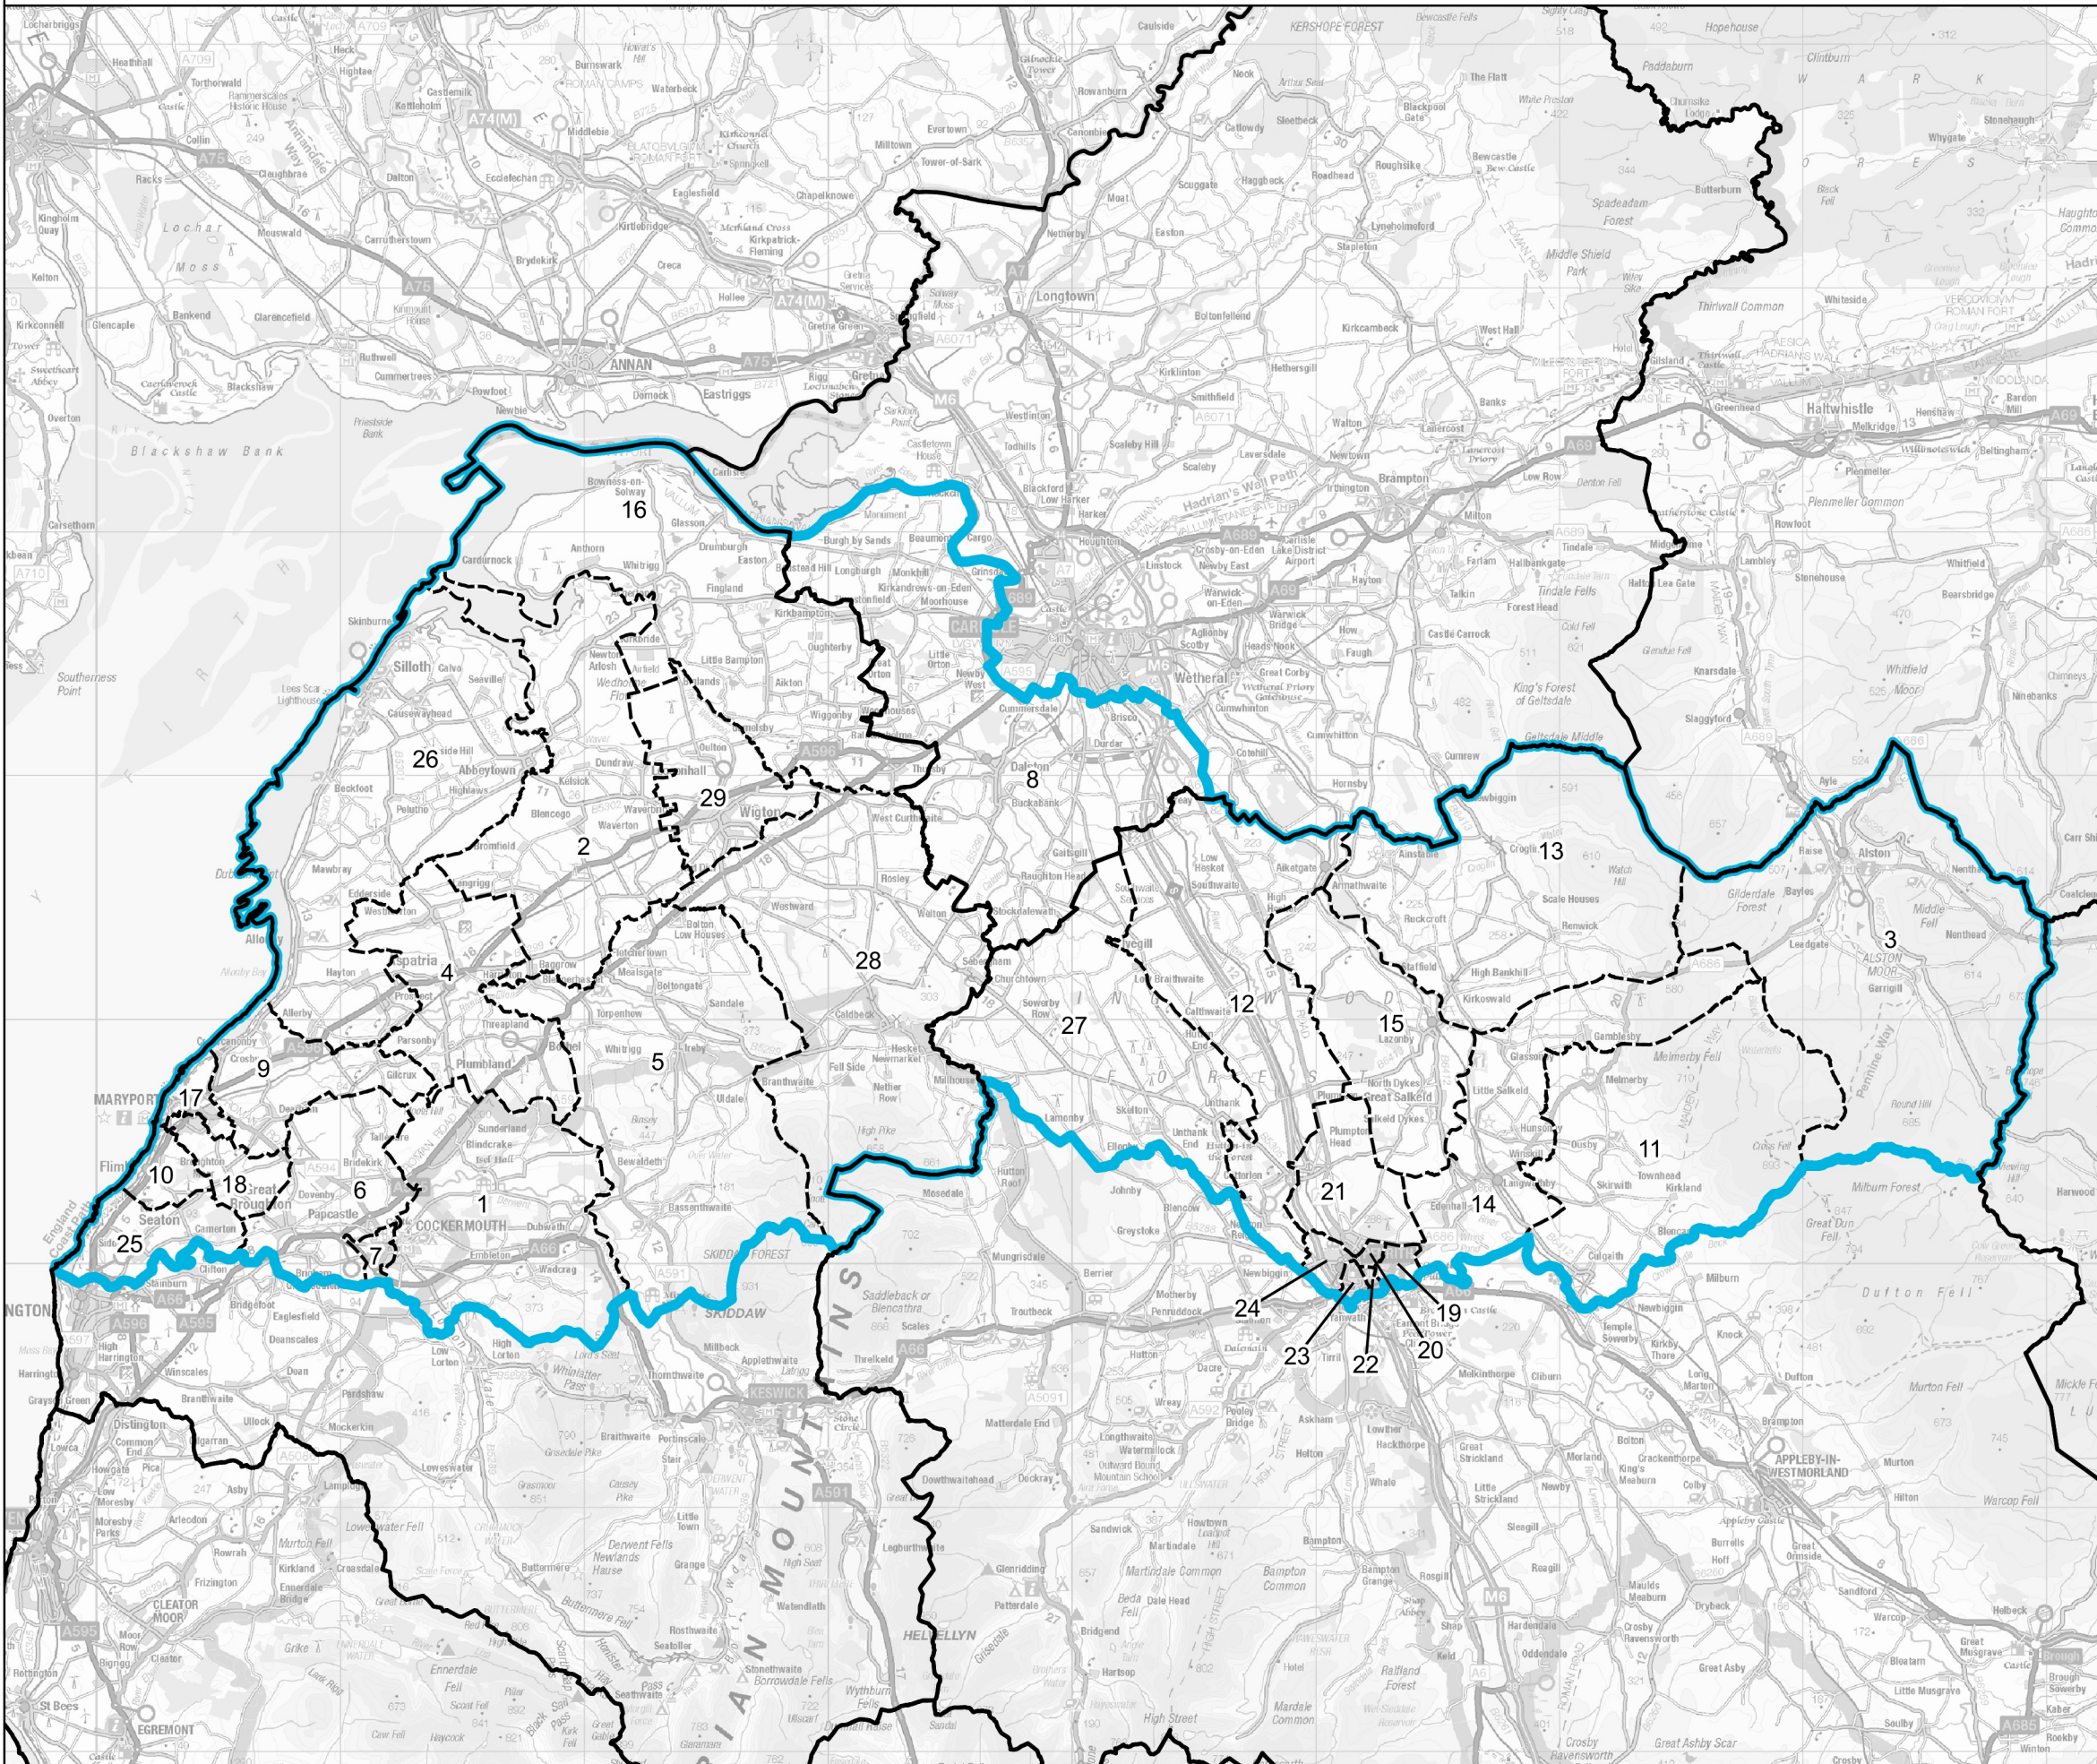

Boundary Commission for England - Revised Proposals for the North West Region

Penrith and Solway County Constituency - Electorate 76,773

Wards:

- 1 All Saints
- 2 Allhallow & Waverton
- 3 Alston Moor
- 4 Aspatria
- 5 Boltons
- 6 Broughton St. Bridgets
- 7 Christchurch
- 8 Dalston & Burgh
- 9 Ellen & Gilcrux
- 10 Flimby
- 11 Hartside
- 12 Heskett
- 13 Kirkoswald
- 14 Langwathby
- 15 Lazonby
- 16 Marsh & Wampool
- 17 Maryport North
- 18 Maryport South
- 19 Penrith Carleton
- 20 Penrith East
- 21 Penrith North
- 22 Penrith Pategill
- 23 Penrith South
- 24 Penrith West
- 25 Seaton & Northside
- 26 Silloth & Solway Coast
- 27 Skelton
- 28 Warnell
- 29 Wigton & Woodside

 Constituency
 Local Authorities
 Wards

0 4 8 km

© Crown copyright and database rights 2022 OS 100018289. You are permitted to use this data solely to enable you to respond to, or interact with, the organisation that provided you with the data. You are not permitted to copy, sub-licence, distribute or sell any of this data to third parties in any form. Third party rights to enforce the terms of this licence shall be reserved to OS.

Penrith and Solway County Constituency