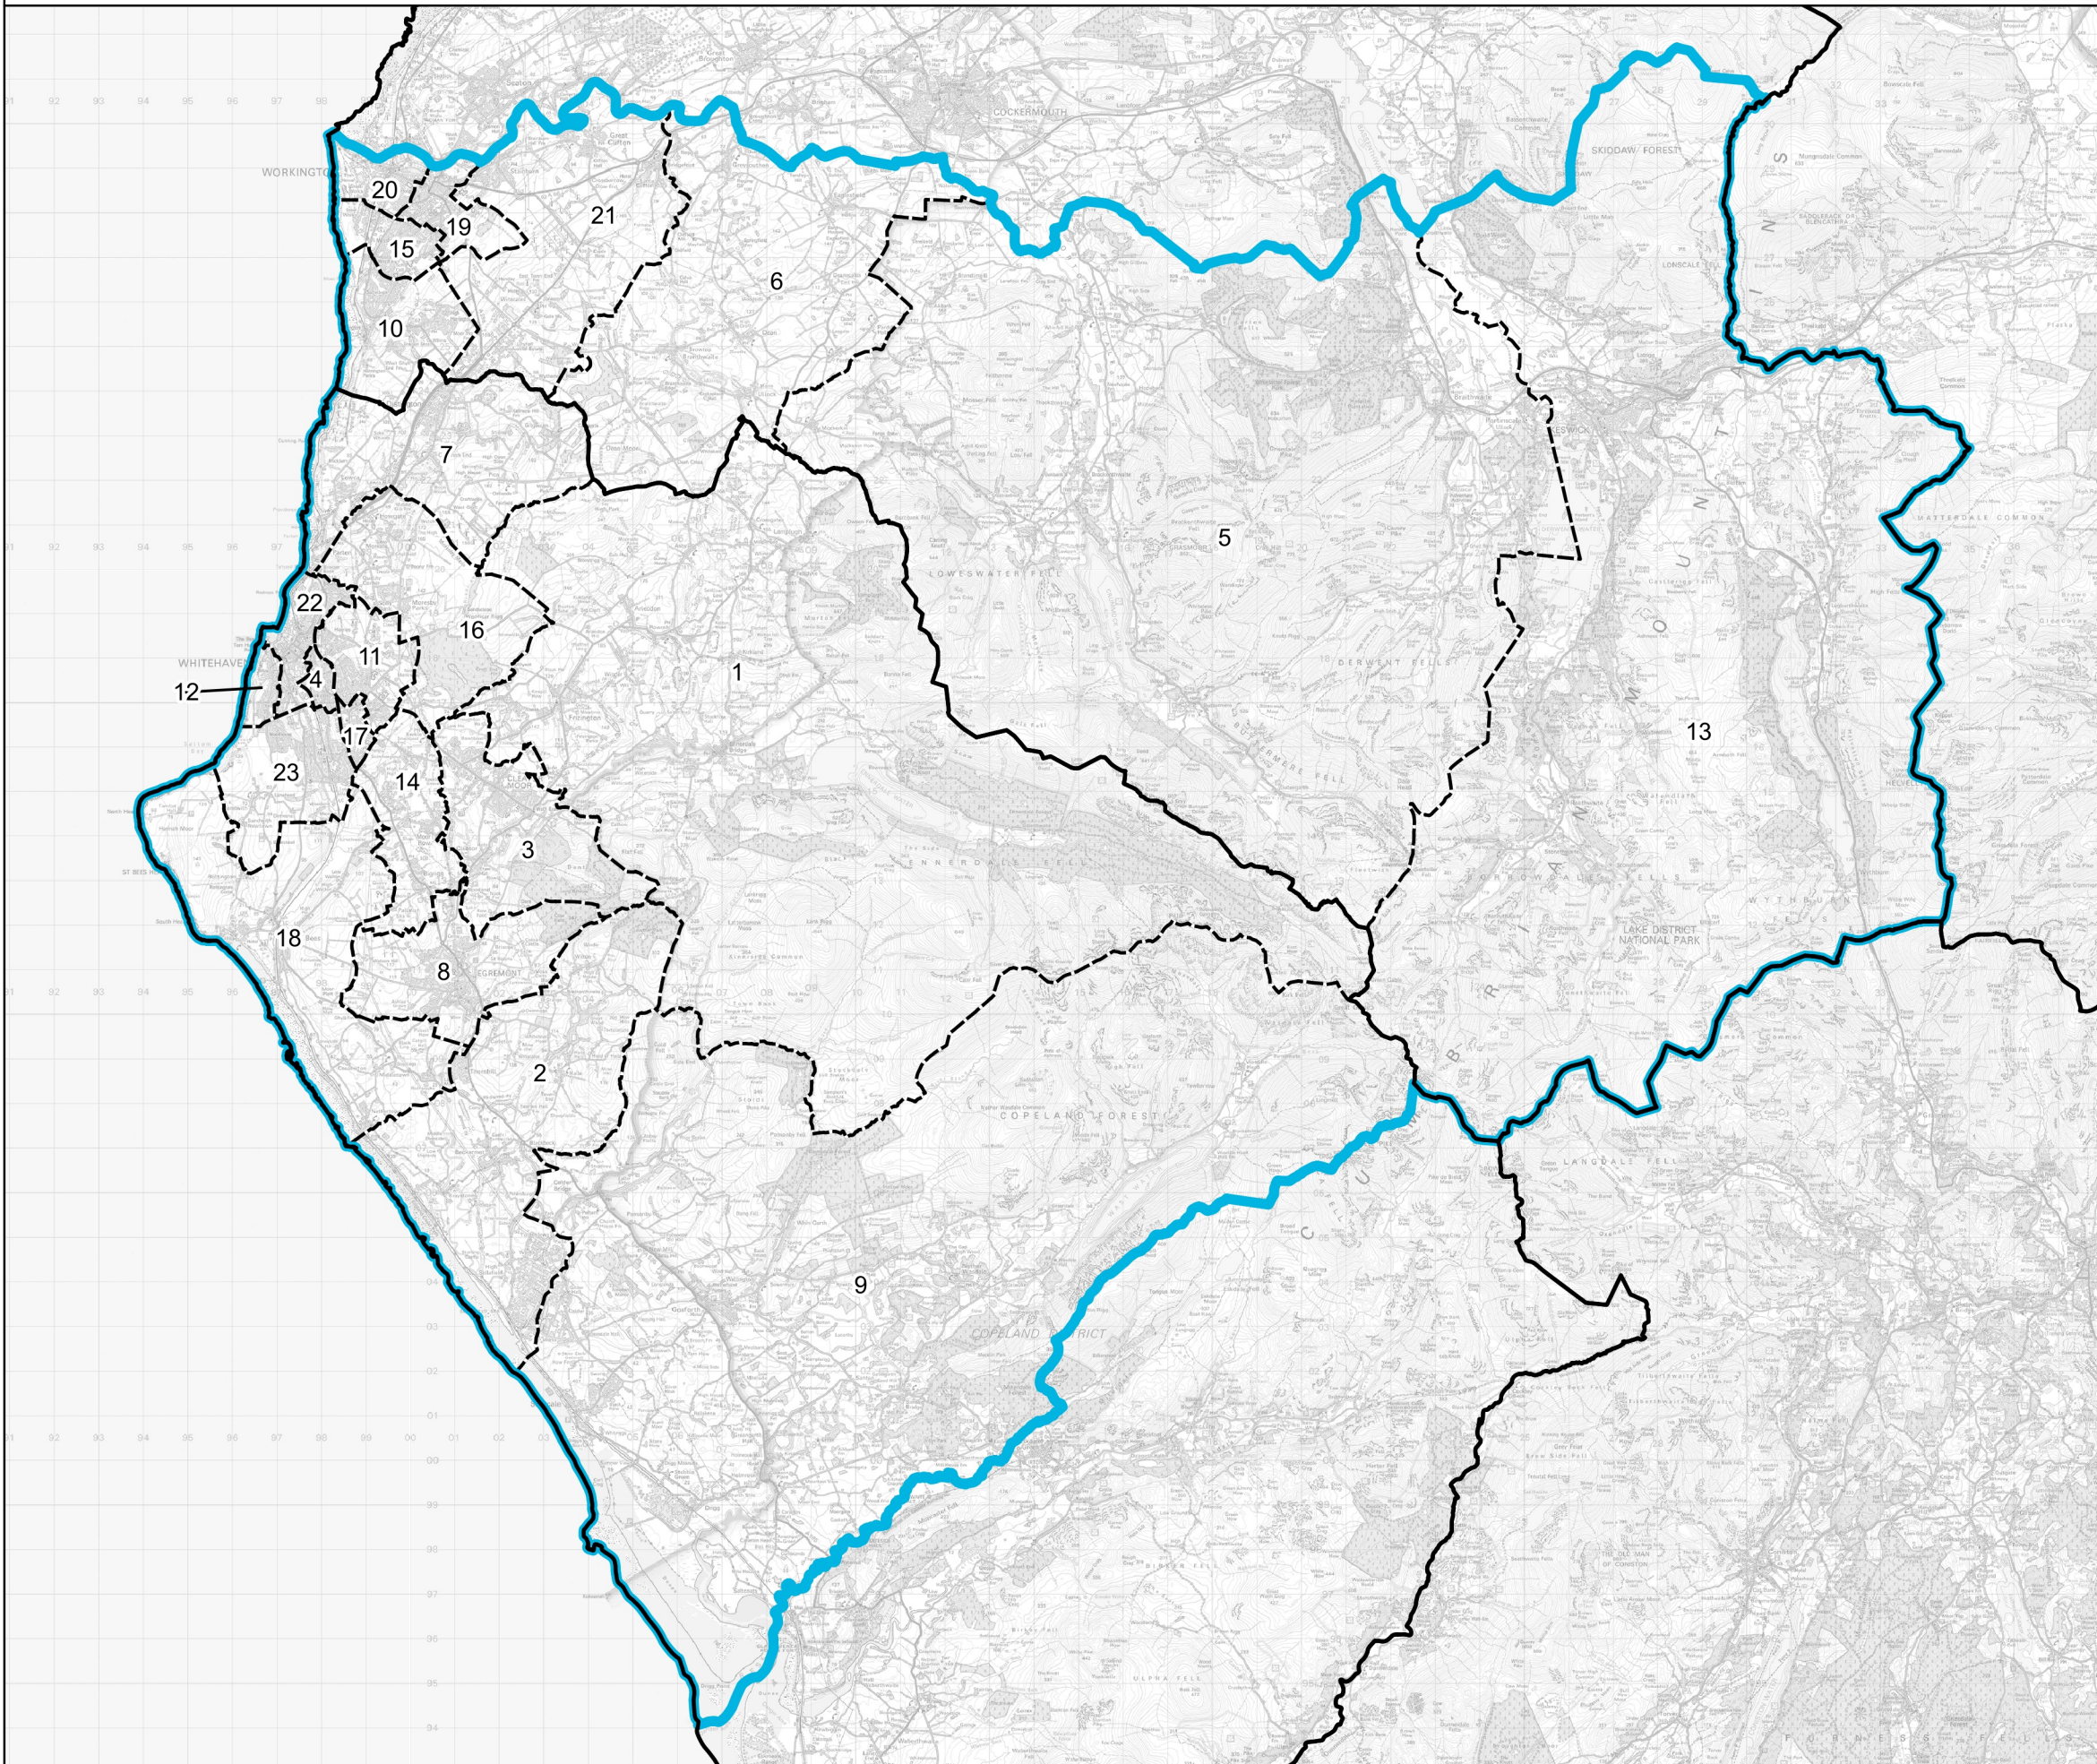

Boundary Commission for England - Revised Proposals for the North West Region

Whitehaven and Workington County Constituency - Electorate 73,332

Wards:

- 1 Arlecdon & Ennerdale
- 2 Beckermeth
- 3 Cleator Moor
- 4 Corkickle
- 5 Crummock & Derwent Valley
- 6 Dalton
- 7 Distington, Lowca & Parton
- 8 Egremont
- 9 Gosforth & Seascale
- 10 Harrington & Salterbeck
- 11 Hillcrest
- 12 Kells
- 13 Keswick
- 14 Moor Row & Bigrigg
- 15 Moorclose & Moss Bay
- 16 Moresby
- 17 Sneckyeat
- 18 St. Bees
- 19 St. John's
- 20 St. Michael's
- 21 Stainburn & Clifton
- 22 Whitehaven Central
- 23 Whitehaven South

 Constituency
 Local Authorities
 Wards

0 2 4 km 

© Crown copyright and database rights 2022 OS 100018289. You are permitted to use this data solely to enable you to respond to, or interact with, the organisation that provided you with the data. You are not permitted to copy, sub-licence, distribute or sell any of this data to third parties in any form. Third party rights to enforce the terms of this licence shall be reserved to OS.

Whitehaven and Workington County Constituency